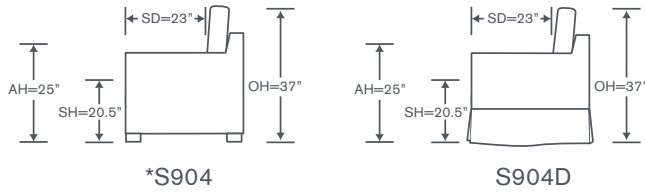

### S904-LAH MM

One Arm Chaise  
Medium Block Base Option  
OVERALL: 34W x 67D x 36H  
SEAT: 50.5D 19.5H  
ARM: 24H  
INSIDE: 27W

### S904-RAS MM

One Arm Sofa  
Medium Block Base Option  
OVERALL: 79.5W x 39D x 36H  
SEAT: 23D 19.5H  
ARM: 24H  
INSIDE: 72.5W

## Clarkson Schematics S904

Left/Right Corner Sofa  
S904-LCS/RCS • S904D-LCS/RCS

Left/Right Sofa  
S904LAS/RAS • S904D-LAS/RAS

Left/Right Loveseat  
S904-LAL/RAL • S904D-LAL/RAL

Armless Sofa  
S904-AS • S904D-AS