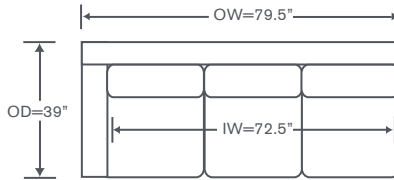

### S904-LAH MM

One Arm Chaise  
Medium Block Base Option  
OVERALL: 34W x 67D x 36H  
SEAT: 50.5D 19.5H  
ARM: 24H  
INSIDE: 27W

### S904-RAS MM

One Arm Sofa  
Medium Block Base Option  
OVERALL: 79.5W x 39D x 36H  
SEAT: 23D 19.5H  
ARM: 24H  
INSIDE: 72.5W

## Clarkson Schematics S904

Left/Right Corner Sofa  
S904-LCS/RCS • S904D-LCS/RCS

Left/Right Sofa  
S904LAS/RAS • S904D-LAS/RAS

Left/Right Loveseat  
S904-LAL/RAL • S904D-LAL/RAL

Armless Sofa  
S904-AS • S904D-AS