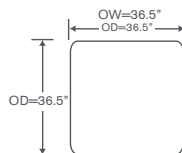

## Clarkson Schematics S904

Left/Right Corner Sofa  
S904-LCS/RCS • S904D-LCS/RCS

Left/Right Sofa  
S904LAS/RAS • S904D-LAS/RAS

Left/Right Loveseat  
S904-LAL/RAL • S904D-LAL/RAL

Armless Sofa  
S904-AS • S904D-AS

Armless Loveseat  
S904-ALS • S904D-ALS

Left/Right Chaise  
S904-LAH/RAH • S904D-LAH/RAH

Left/Right Corner Chaise  
S904-LG/RG • S904D-LG/RG (left shown)

Armless Chair  
S904-AC • S904D-AC

Corner Chair  
S904-CC • S904D-CC

Large Bumper Ottoman  
S904-LB • S904D-LB

Small Bumper Ottoman  
S904-SB • S904D-SB

\*S905 - Height dimensions shown will vary based on leg selection.