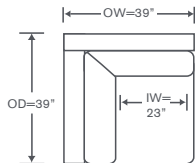

## Clarkson Schematics S904

Left/Right Corner Sofa  
S904-LCS/RCS • S904D-LCS/RCS

Left/Right Sofa  
S904LAS/RAS • S904D-LAS/RAS

Left/Right Loveseat  
S904-LAL/RAL • S904D-LAL/RAL

Armless Sofa  
S904-AS • S904D-AS

Armless Loveseat  
S904-ALS • S904D-ALS

Left/Right Chaise  
S904-LAH/RAH • S904D-LAH/RAH

Left/Right Corner Chaise  
S904-LG/RG • S904D-LG/RG (left shown)

Armless Chair  
S904-AC • S904D-AC

Corner Chair  
S904-CC • S904D-CC

Large Bumper Ottoman  
S904-LB • S904D-LB

Small Bumper Ottoman  
S904-SB • S904D-SB

\*S905 - Height dimensions shown will vary based on leg selection.