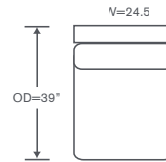

### S904-RAS MM

One Arm Sofa  
Medium Block Base Option  
OVERALL: 79.5W x 39D x 36H  
SEAT: 23D 19.5H  
ARM: 24H  
INSIDE: 72.5W

## Clarkson Schematics S904

Left/Right Corner Sofa  
S904-LCS/RCS • S904D-LCS/RCS

Left/Right Sofa  
S904LAS/RAS • S904D-LAS/RAS

Left/Right Loveseat  
S904-LAL/RAL • S904D-LAL/RAL

Armless Sofa  
S904-AS • S904D-AS

Armless Loveseat  
S904-ALS • S904D-ALS

Left/Right Chaise  
S904-LAH/RAH • S904D-LAH/RAH

Left/Right Corner Chaise  
S904-LG/RG • S904D-LG/RG (left shown)

Armless Chair  
S904-AC • S904D-AC

Corner Chair  
S904-CC • S904D-CC